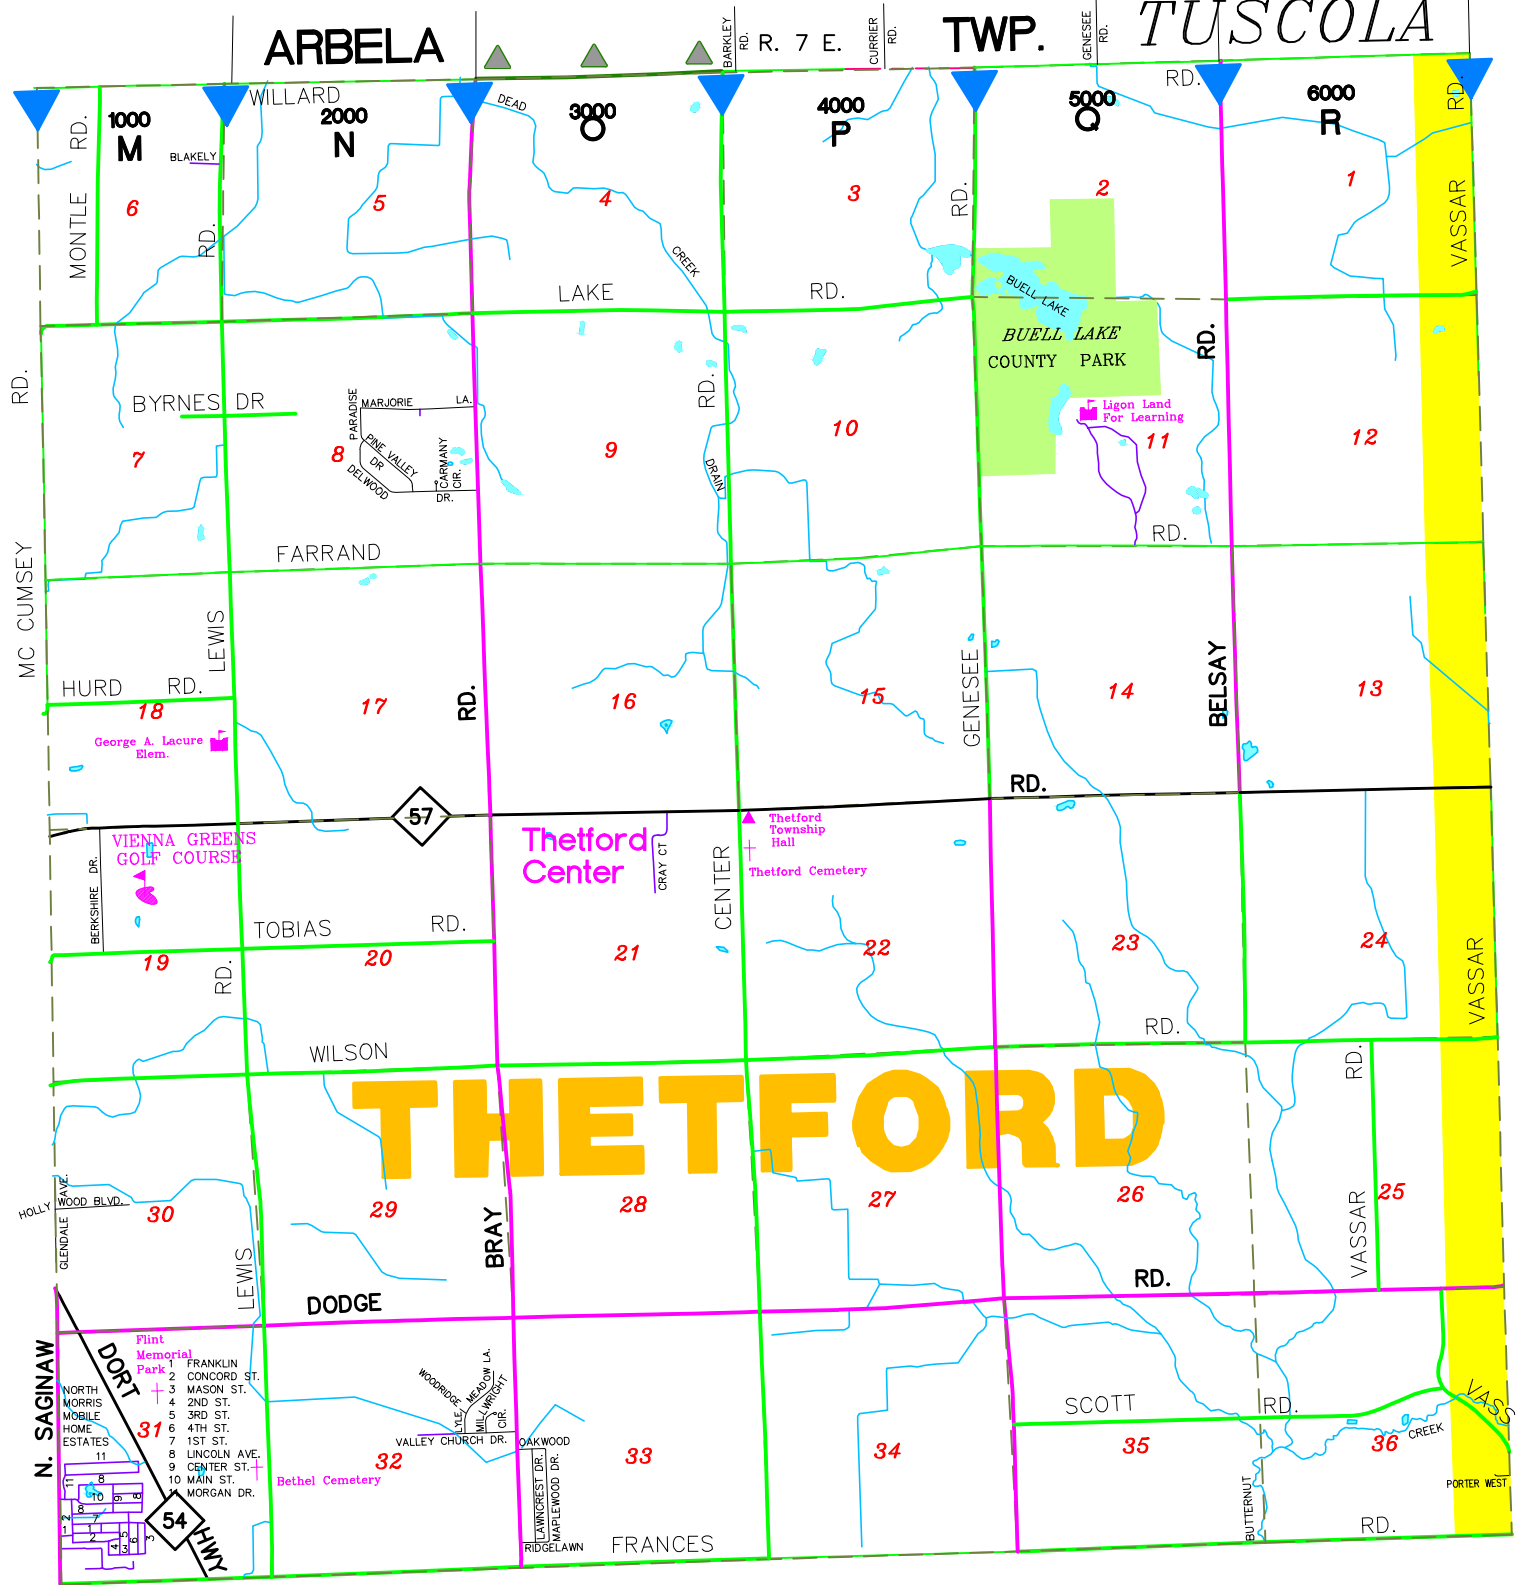

ARBELA

TWP. TUSCOLA

THETFORD

N. SAGINAW HWY

Flint Memorial Park

- 1 FRANKLIN ST.
- 2 CONCORD ST.
- 3 MASON ST.
- 4 2ND ST.
- 5 3RD ST.
- 6 4TH ST.
- 7 1ST ST.
- 8 LINCOLN AVE.
- 9 CENTER ST.
- 10 MAIN ST.
- 11 MORGAN DR.

Bethel Cemetery

- WOODRIDGE
- WILLOW LA.
- MILL WINDMILL
- VALLEY CHURCH DR.
- OAKWOOD
- LAWCREST DR.
- MAPLEWOOD DR.
- RIDGELAWN

Thetford Center

- GRAY CT.
- Thetford Township Hall
- Thetford Cemetery

Porter West

- BUTTERNUT
- PORTER WEST